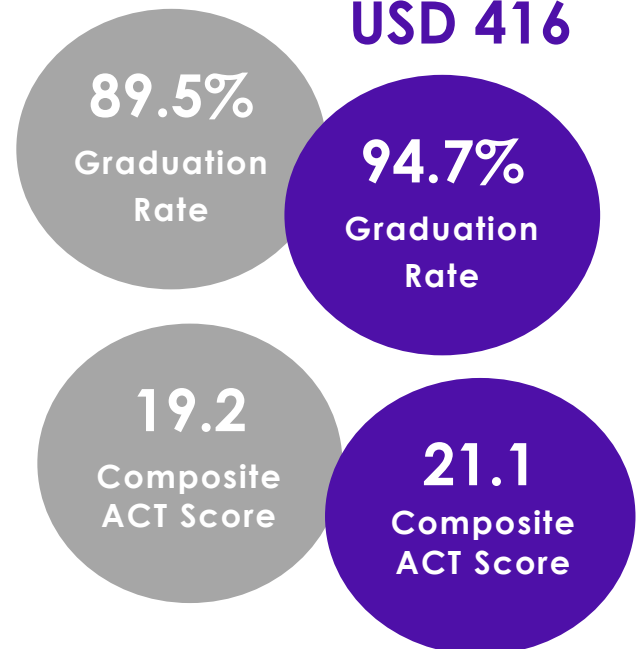

USD 416

Source: Kansas Department of Education, 2024